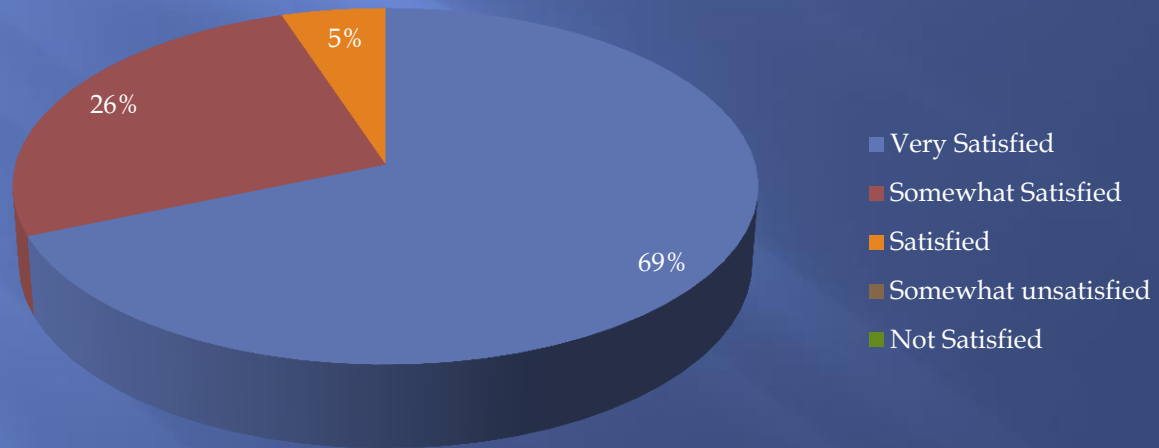

Sector C

Satisfaction