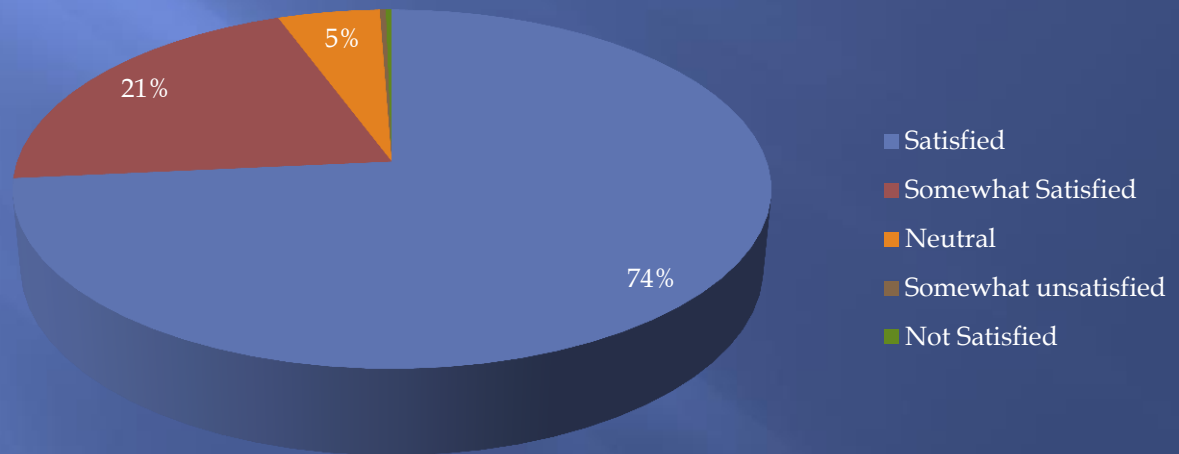

Overall Results

Satisfaction