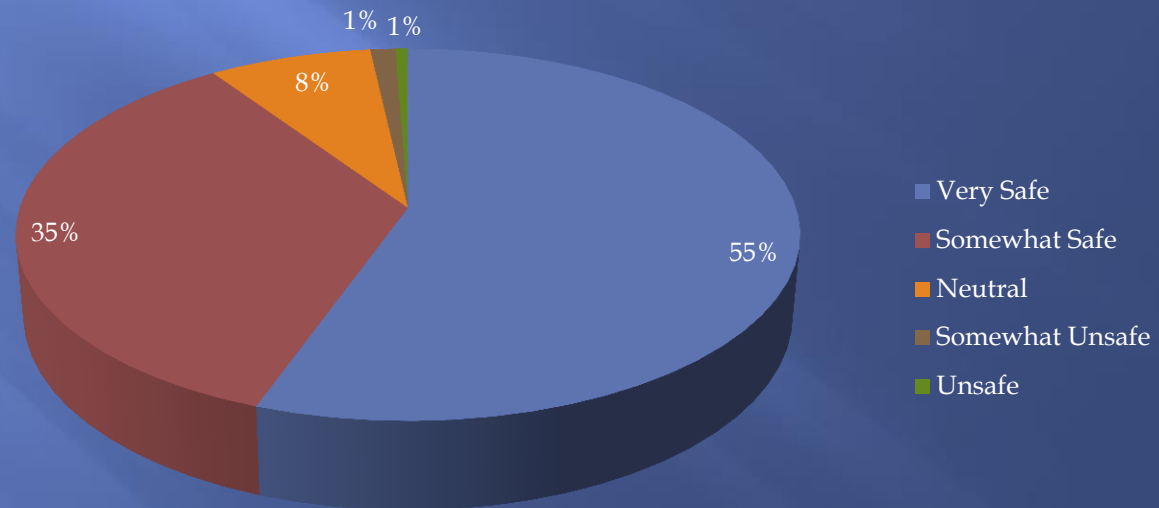

Overall Results

Neighborhood Safety