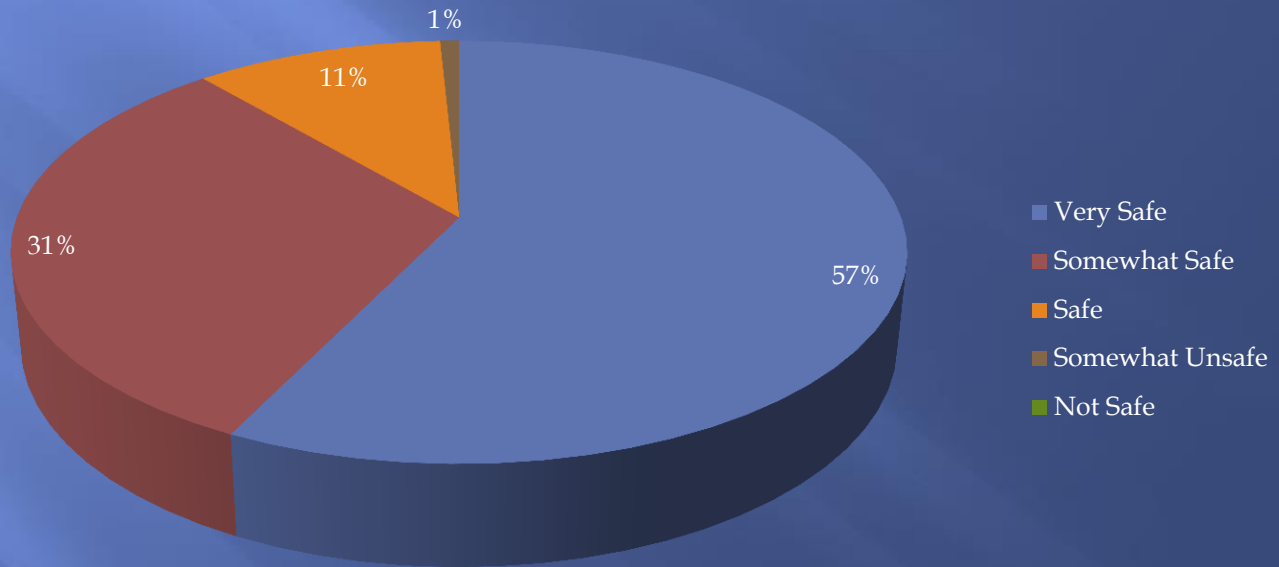

Sector D

Neighborhood Safety