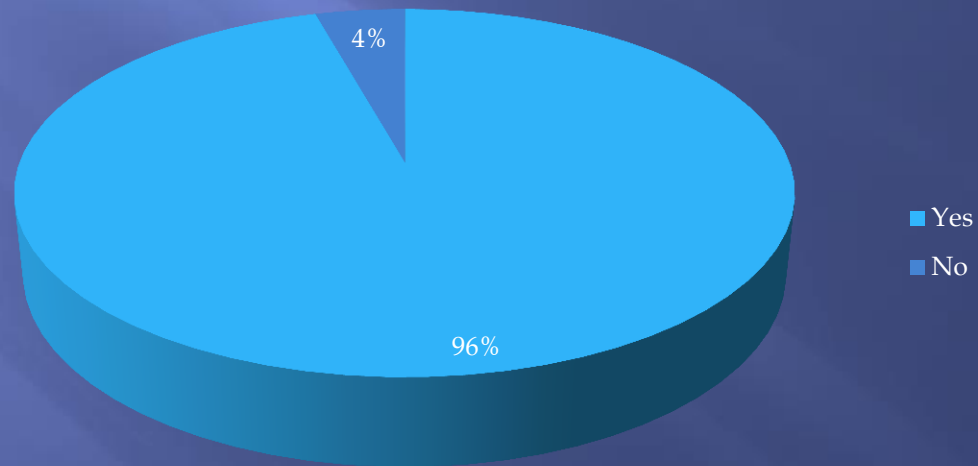

Overall Results

Favorable Impressions