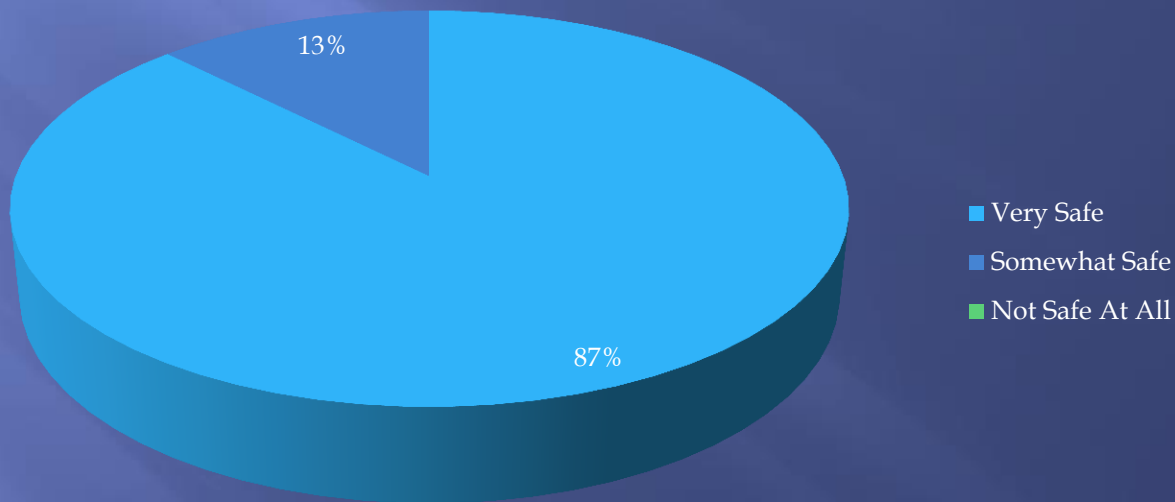

Change the speed limit on River Rd to 35MPH.

Sector C

Located in Maumee

Sector C

Safety

Sector C

Contact with Police

Sector C