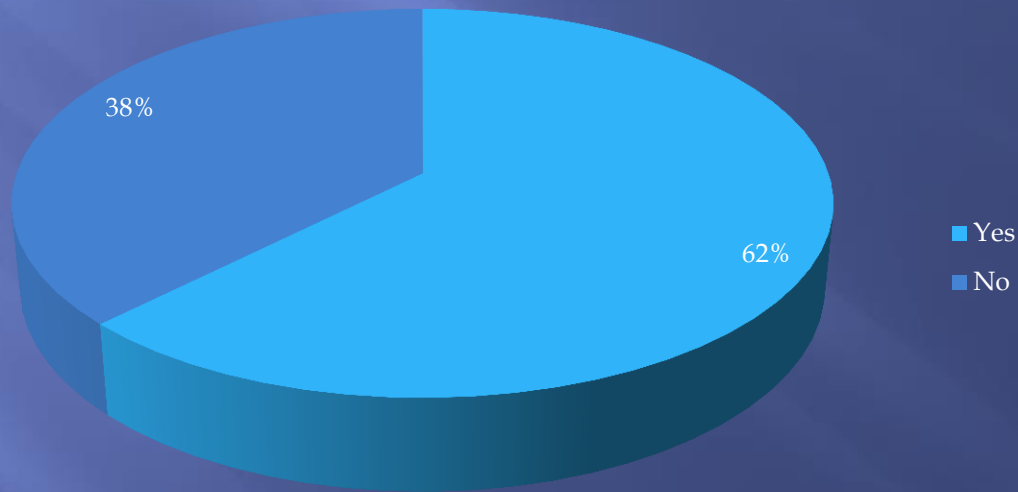

Change the speed limit on River Rd to 35MPH.

Sector C

Located in Maumee

Sector C

Safety

Sector C

Contact with Police

Sector C