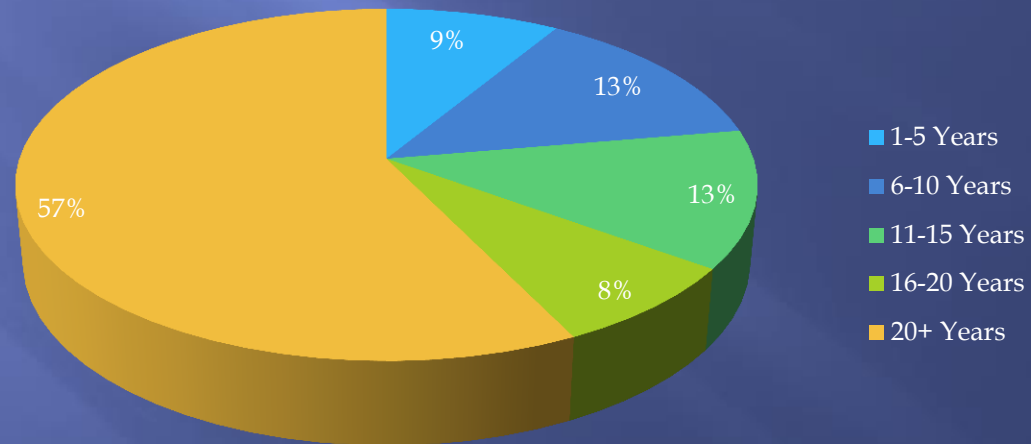

Overall Results

Located in Maumee