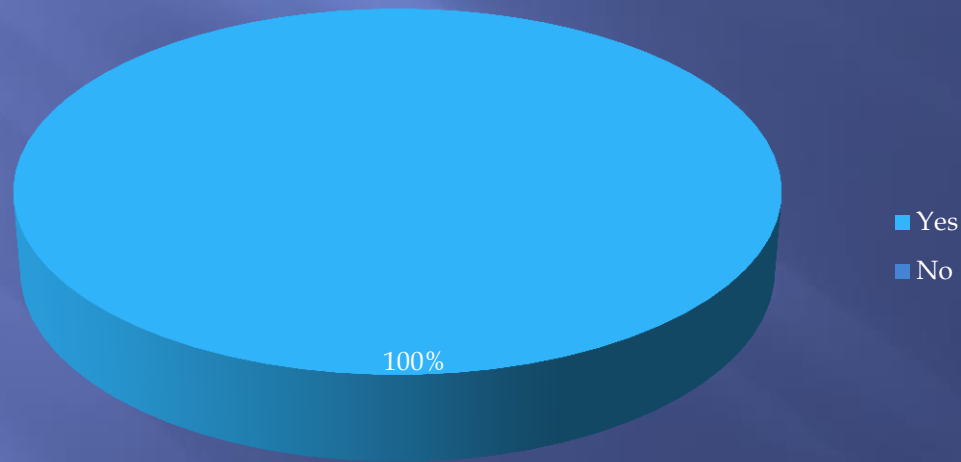

Sector C

Favorable Impression