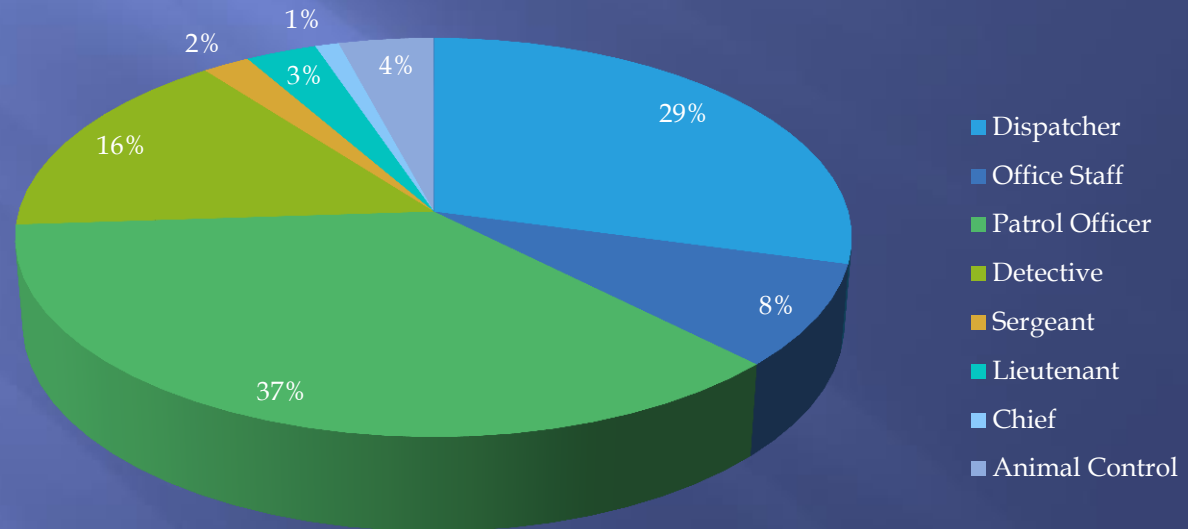

Overall Results

Specific Contact