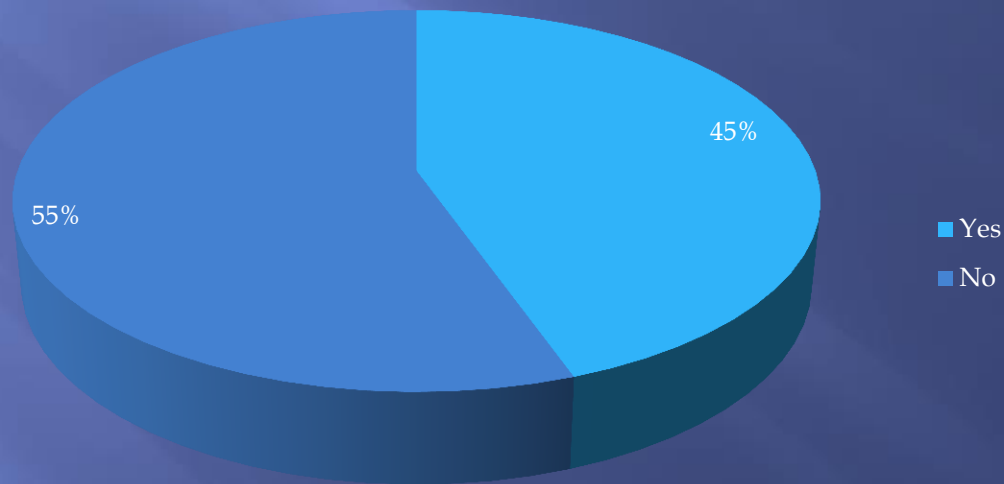

Sector D- area encompassed by Michigan Ave, River Rd and Ohio Turnpike

Overall Results

Located in Maumee

Overall Results

Safety

Overall Results

Contact with the Police

Overall Results