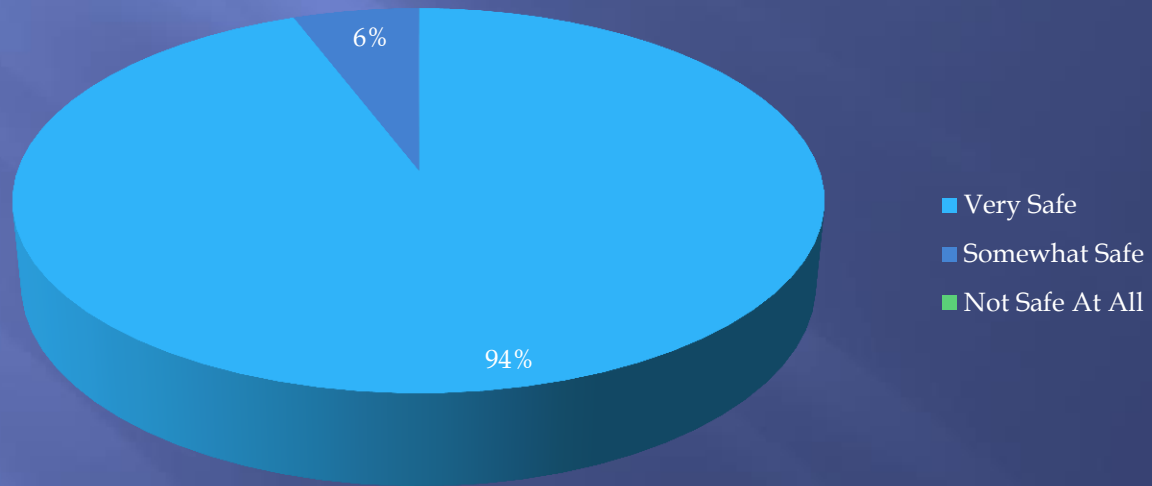

Sector D- area encompassed by Michigan Ave, River Rd and Ohio Turnpike

Overall Results

Located in Maumee

Overall Results

Safety

Overall Results

Contact with the Police

Overall Results