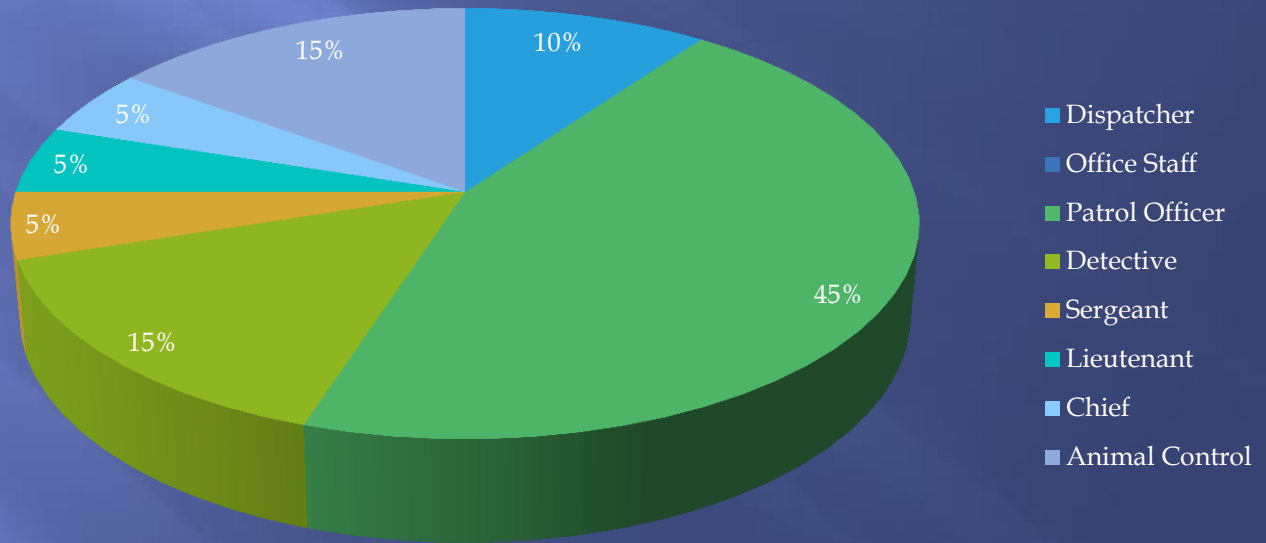

Sector C

Specific Contact